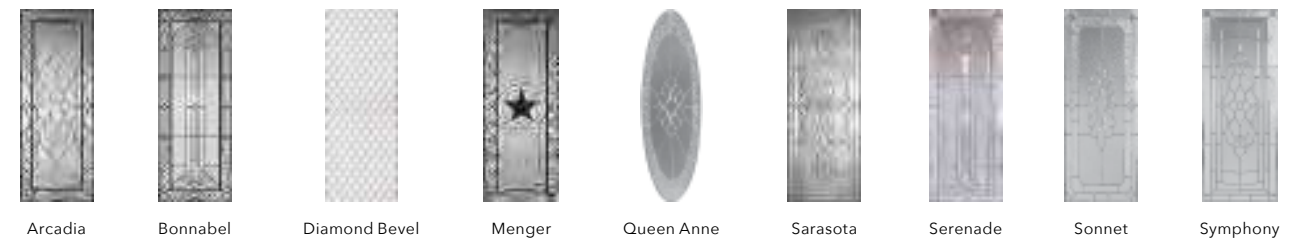

Eliminate those "Did I remember to...?" moments. Choose built-in Insynctive security sensors so you can monitor whether your front door is open or unlocked from virtually anywhere.

Preserve beauty. Insynctive security sensors can be built into your front door - hidden from view to maintain beauty.

Maintain your warranty. Many traditional sensors require drilling, which can void your warranty. Our sensors come built-in, so you can maintain the warranty on your door.

Multipoint Hardware Options

- Satin Brass¹
- Satin Nickel
- Oil-Rubbed Bronze
- Matte Black
- Satin Brass¹
- Satin Nickel
- Polished Chrome
- Matte Black
- Distressed Nickel
- Distressed Bronze

Factory-Prefinished Stain Choices

Decorative Glass Collections²

Add instant curb appeal to your home with our exclusive decorative glass patterns. Explore unique styles ranging from traditional to modern, and obscure options to suit any style.